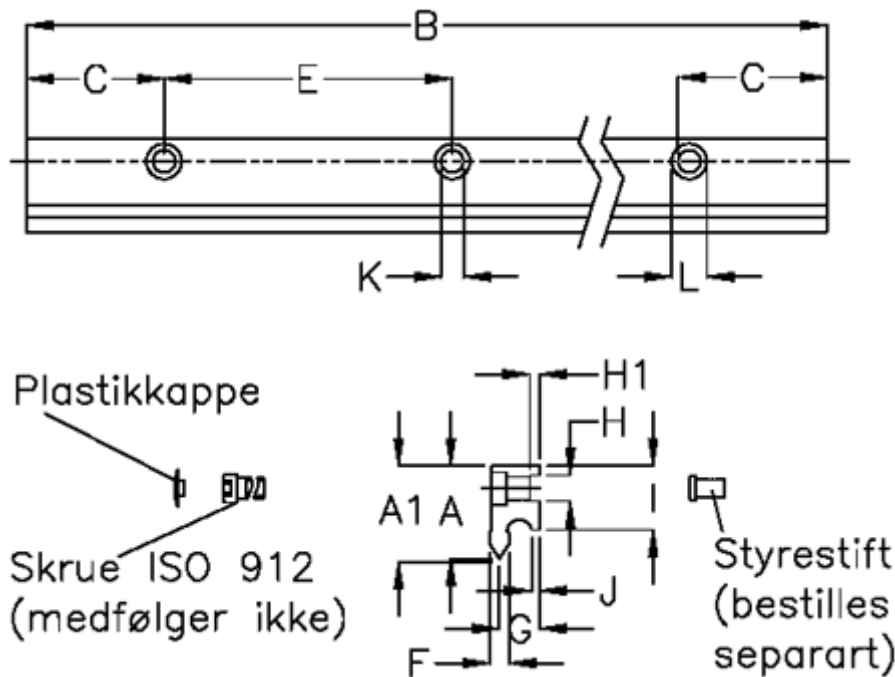

Article number: 057125512561

Description: Hepco GV3 slide NL E L1256 P1
with counterbored holes

Measures

A	= 43	G	= 19.5	Weight kg/1000 = 6.00
A1	= 43.37	H	= 12	
B	= 1256	H1	= 4.0	
C	= 88.0	I	= 30.00	
E	= 180	J	= 4.80	
F	= 9.21	K	= 11.0	
For bearing	= J54	L	= 18 x 10	
For guide pin	= SDP12	Precision type	= P1	